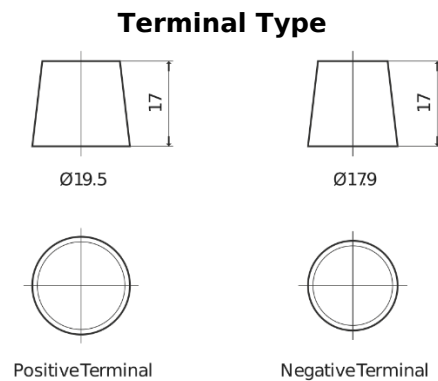

Product overview

Batteries for Trucks, Buses, Construction, Agriculture

StartPRO EG1406

Part number	EG1406
Technology	Flooded
EAN/GTIN	3661024035491
Voltage	12 V
Capacity	140 Ah
CCA	800 A
Length	510 mm
Width	175 mm
Height	225 mm
Box size	D08
Polarity	ETN 4
Terminal Type	EN taper post
Hold Down	B3
Weights (subject of variation)	33.50 kg