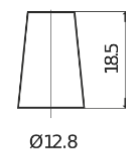

**Product overview**

Batteries for Cars

**Superline SB456**

Part number	SB456
Technology	Flooded
EAN/GTIN	3661024064354
Voltage	12 V
Capacity	45 Ah
CCA	330 A
Length	237 mm
Width	127 mm
Height	227 mm
Box size	B24
Polarity	ETN 0
Terminal Type	JIS taper post
Hold Down	B0
Weights (subject of variation)	11.40 kg

**Polarity**

**Terminal Type**

Positive Terminal

Negative Terminal

**Hold Down**

Design, features and specifications are subject to change without notice. We disclaim any representation or warranty, express or implied, concerning the data or recommendations, and in no event shall be liable for any loss or damage claimed to have arisen as a result. Some products may not be available in your local market.