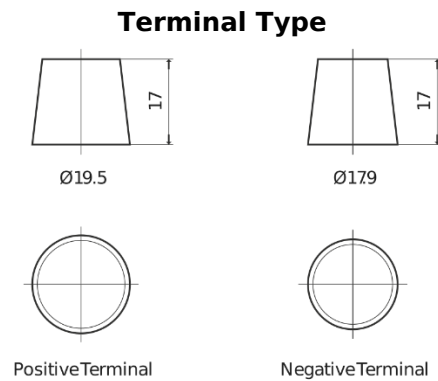

Product overview

Batteries for Trucks, Buses, Construction, Agriculture

StartPRO SG1406

Part number	SG1406
Technology	Flooded
EAN/GTIN	3661024065498
Voltage	12 V
Capacity	140 Ah
CCA	800 A
Length	510 mm
Width	175 mm
Height	225 mm
Box size	D08
Polarity	ETN 4
Terminal Type	EN taper post
Hold Down	B3
Weights (subject of variation)	33.50 kg