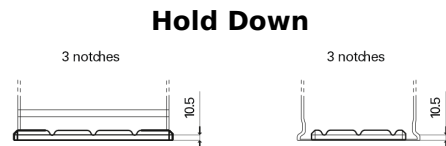

Product overview

Batteries for Trucks, Buses, Construction, Agriculture

StartPRO SG1406

Part number	SG1406
Technology	Flooded
EAN/GTIN	3661024065498
Voltage	12 V
Capacity	140 Ah
CCA	800 A
Length	510 mm
Width	175 mm
Height	225 mm
Box size	D08
Polarity	ETN 4
Terminal Type	EN taper post
Hold Down	B3
Weights (subject of variation)	33.50 kg