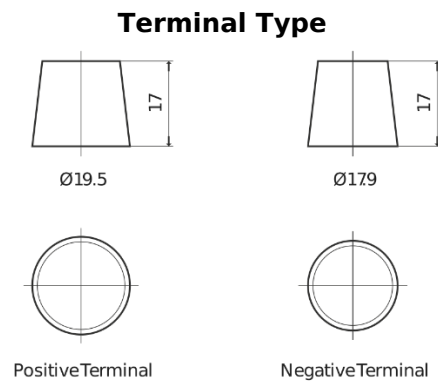

Product overview

Batteries for Trucks, Buses, Construction, Agriculture

StartPRO EG1206

Part number	EG1206
Technology	Flooded
EAN/GTIN	3661024037013
Voltage	12 V
Capacity	120 Ah
CCA	680 A
Length	510 mm
Width	175 mm
Height	225 mm
Box size	D08
Polarity	ETN 4
Terminal Type	EN taper post
Hold Down	B3
Weights (subject of variation)	31.80 kg