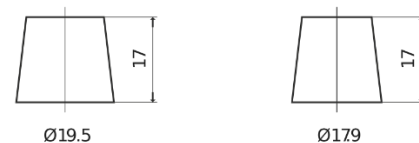

**Product overview**

Batteries for Cars

**AGM EK720**

Part number	EK720
Technology	AGM
EAN/GTIN	3661024037907
Voltage	12 V
Capacity	72.0 Ah
CCA	760 A
Length	278 mm
Width	175 mm
Height	190 mm
Box size	L03
Polarity	ETN 0
Terminal Type	EN taper post
Hold Down	B13
Weights (subject of variation)	20.60 kg

**Polarity**

**Terminal Type**

Positive Terminal

Negative Terminal

**Hold Down**

Design, features and specifications are subject to change without notice. We disclaim any representation or warranty, express or implied, concerning the data or recommendations, and in no event shall be liable for any loss or damage claimed to have arisen as a result. Some products may not be available in your local market.