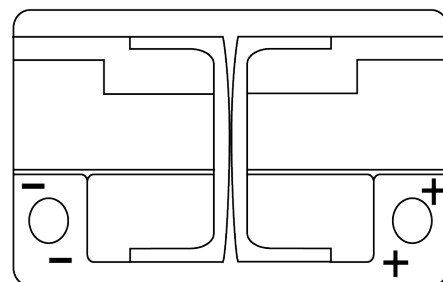

**Product overview**

Batteries for Cars

**AGM EK720**

Part number	EK720
Technology	AGM
EAN/GTIN	3661024037907
Voltage	12 V
Capacity	72.0 Ah
CCA	760 A
Length	278 mm
Width	175 mm
Height	190 mm
Box size	L03
Polarity	ETN 0
Terminal Type	EN taper post
Hold Down	B13
Weights (subject of variation)	20.60 kg

**Polarity**

**Terminal Type**

Positive Terminal

Negative Terminal

**Hold Down**

Design, features and specifications are subject to change without notice. We disclaim any representation or warranty, express or implied, concerning the data or recommendations, and in no event shall be liable for any loss or damage claimed to have arisen as a result. Some products may not be available in your local market.