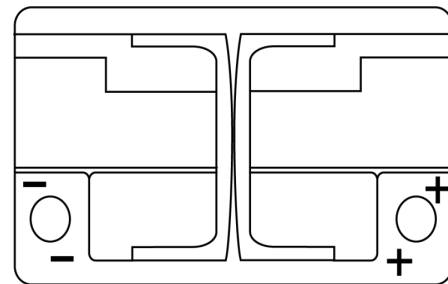

**Product overview**

Batteries for Cars

**AGM EK720**

Part number	EK720
Technology	AGM
EAN/GTIN	3661024037907
Voltage	12 V
Capacity	72.0 Ah
CCA	760 A
Length	278 mm
Width	175 mm
Height	190 mm
Box size	L03
Polarity	ETN 0
Terminal Type	EN taper post
Hold Down	B13
Weights (subject of variation)	20.60 kg

**Polarity**

**Terminal Type**

Positive Terminal

Negative Terminal

**Hold Down**

Design, features and specifications are subject to change without notice. We disclaim any representation or warranty, express or implied, concerning the data or recommendations, and in no event shall be liable for any loss or damage claimed to have arisen as a result. Some products may not be available in your local market.