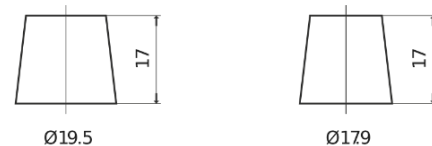

**Product overview**

Batteries for Cars

**AGM EK720**

Part number	EK720
Technology	AGM
EAN/GTIN	3661024037907
Voltage	12 V
Capacity	72.0 Ah
CCA	760 A
Length	278 mm
Width	175 mm
Height	190 mm
Box size	L03
Polarity	ETN 0
Terminal Type	EN taper post
Hold Down	B13
Weights (subject of variation)	20.60 kg

**Polarity**

**Terminal Type**

Positive Terminal

Negative Terminal

**Hold Down**

Design, features and specifications are subject to change without notice. We disclaim any representation or warranty, express or implied, concerning the data or recommendations, and in no event shall be liable for any loss or damage claimed to have arisen as a result. Some products may not be available in your local market.