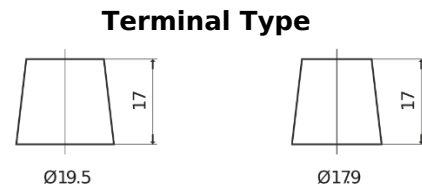

**Product overview**

Batteries for Trucks, Buses, Construction, Agriculture

**PowerPRO CF2353**

Part number	CF2353
Technology	Flooded
EAN/GTIN	3661024015325
Voltage	12 V
Capacity	235 Ah
CCA	1300 A
Length	518 mm
Width	274 mm
Height	240 mm
Box size	D06
Polarity	ETN 3
Terminal Type	EN taper post
Hold Down	B0
Weights (subject of variation)	56.30 kg