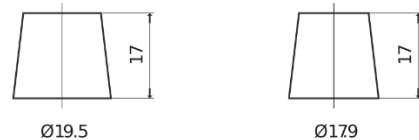

Terminal Type