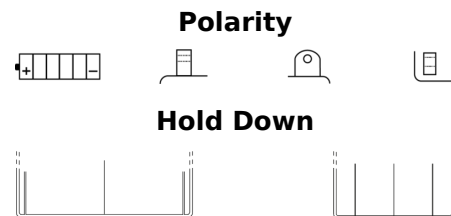

**Product overview**

Batteries for Motorcycles, ATVs, Snowmobiles, Garden

**Conventional 12N24-4A**

Part number	12N24-4A
Technology	Flooded
EAN/GTIN	3661024033558
Voltage	12 V
Capacity	24.0 Ah
CCA	220 A
Length	185 mm
Width	125 mm
Height	175 mm
Box size	C67
Polarity	ETN 1
Terminal Type	M03
Hold Down	B0
Weights (subject of variation)	8.00 kg