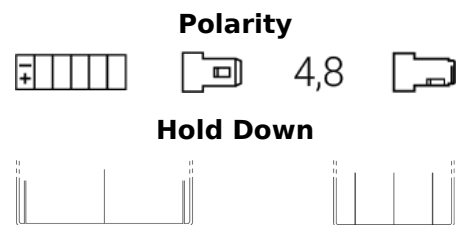

**Product overview**

Batteries for Cars

**AGM EK013**

Part number	EK013
Technology	AGM
EAN/GTIN	3661024038058
Voltage	12 V
Capacity	1.2 Ah
CCA	18 A
Length	97 mm
Width	43 mm
Height	58 mm
Box size	C20
Polarity	ETN 4
Terminal Type	Faston S (4,8)
Hold Down	B0
Weights (subject of variation)	0.50 kg