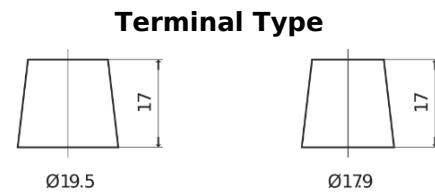

**Product overview**

Batteries for Trucks, Buses, Construction, Agriculture

**PowerPRO Agri&Construction EJ1523**

Part number	EJ1523
Technology	Flooded
EAN/GTIN	3661024036900
Voltage	12 V
Capacity	152.0 Ah
CCA	1130 A
Length	513 mm
Width	189 mm
Height	223 mm
Box size	D04
Polarity	ETN 3
Terminal Type	EN taper post
Hold Down	B0
Weights (subject of variation)	40.30 kg