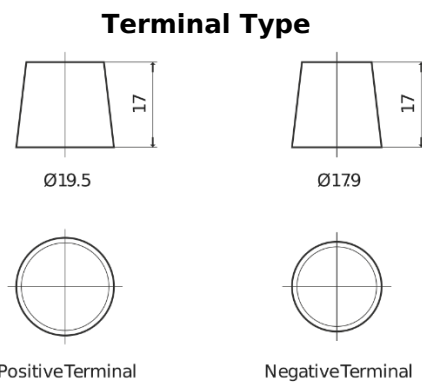

**Product overview**

Batteries for Marine and Leisure

**Dual AGM EP2100**

Part number	EP2100
Technology	AGM
EAN/GTIN	3661024035934
Voltage	12 V
Capacity	240 Ah
CCA	1200 A
Watt hour	2100 Wh
Length	518 mm
Width	274 mm
Height	240 mm
Box size	D06
Polarity	ETN 3
Terminal Type	EN taper post
Hold Down	B0
Weights (subject of variation)	70.00 kg