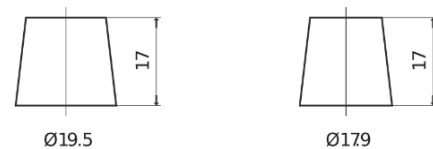

Product overview

Batteries for Trucks, Buses, Construction, Agriculture

PowerPRO Agri&Construction EJ1000

Part number	EJ1000
Technology	Flooded
EAN/GTIN	3661024036986
Voltage	12 V
Capacity	100.0 Ah
CCA	850 A
Length	353 mm
Width	175 mm
Height	190 mm
Box size	L05
Polarity	ETN 0
Terminal Type	EN taper post
Hold Down	B13
Weights (subject of variation)	21.80 kg

Polarity

Terminal Type

Positive Terminal

Negative Terminal

Hold Down

Design, features and specifications are subject to change without notice. We disclaim any representation or warranty, express or implied, concerning the data or recommendations, and in no event shall be liable for any loss or damage claimed to have arisen as a result. Some products may not be available in your local market.