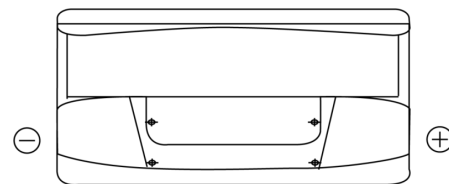

Product overview

Batteries for Trucks, Buses, Construction, Agriculture

PowerPRO Agri&Construction EJ1000

Part number	EJ1000
Technology	Flooded
EAN/GTIN	3661024036986
Voltage	12 V
Capacity	100.0 Ah
CCA	850 A
Length	353 mm
Width	175 mm
Height	190 mm
Box size	L05
Polarity	ETN 0
Terminal Type	EN taper post
Hold Down	B13
Weights (subject of variation)	21.80 kg

Polarity

Terminal Type

Positive Terminal

Negative Terminal

Hold Down

Design, features and specifications are subject to change without notice. We disclaim any representation or warranty, express or implied, concerning the data or recommendations, and in no event shall be liable for any loss or damage claimed to have arisen as a result. Some products may not be available in your local market.