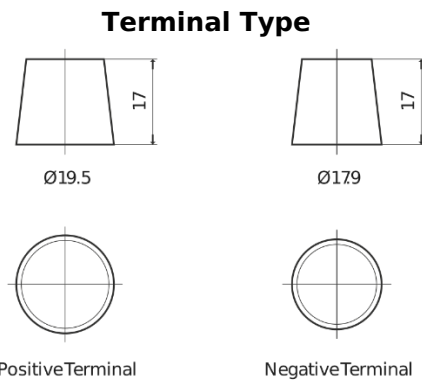

Product overview

Batteries for Trucks, Buses, Construction, Agriculture

StrongPRO EFB+ EE2353

Part number	EE2353
Technology	EFB
EAN/GTIN	3661024036870
Voltage	12 V
Capacity	235 Ah
CCA	1200 A
Length	518 mm
Width	274 mm
Height	240 mm
Box size	D06
Polarity	ETN 3
Terminal Type	EN taper post
Hold Down	B0
Weights (subject of variation)	58.20 kg