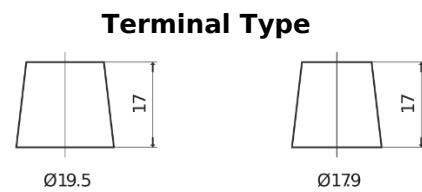

Product overview

Batteries for Trucks, Buses, Construction, Agriculture

StartPRO EG2253

| | |
|--------------------------------|---------------|
| Part number | EG2253 |
| Technology | Flooded |
| EAN/GTIN | 3661024037549 |
| Voltage | 12 V |
| Capacity | 225.0 Ah |
| CCA | 1200 A |
| Length | 518 mm |
| Width | 274 mm |
| Height | 240 mm |
| Box size | D06 |
| Polarity | ETN 3 |
| Terminal Type | EN taper post |
| Hold Down | B0 |
| Weights (subject of variation) | 54.90 kg |