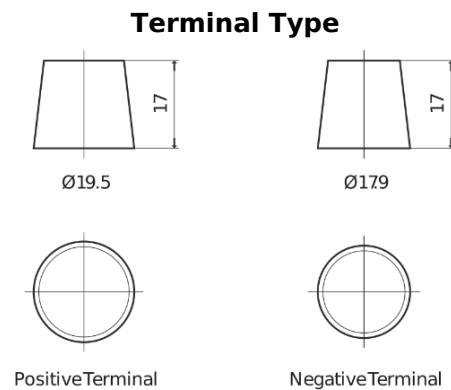

**Product overview**

Batteries for Trucks, Buses, Construction, Agriculture

**StartPRO EG1803**

Part number	EG1803
Technology	Flooded
EAN/GTIN	3661024035446
Voltage	12 V
Capacity	180.0 Ah
CCA	1000 A
Length	513 mm
Width	223 mm
Height	223 mm
Box size	D05
Polarity	ETN 3
Terminal Type	EN taper post
Hold Down	B0
Weights (subject of variation)	42.80 kg