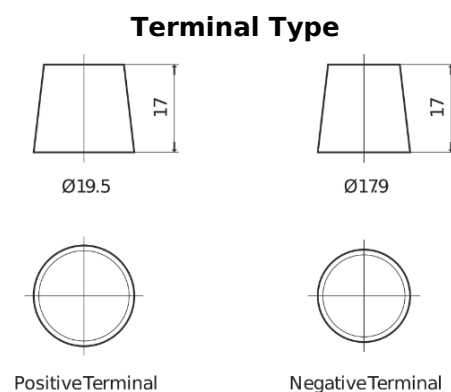

**Product overview**

Batteries for Trucks, Buses, Construction, Agriculture

**StartPRO EG1803**

Part number	EG1803
Technology	Flooded
EAN/GTIN	3661024035446
Voltage	12 V
Capacity	180.0 Ah
CCA	1000 A
Length	513 mm
Width	223 mm
Height	223 mm
Box size	D05
Polarity	ETN 3
Terminal Type	EN taper post
Hold Down	B0
Weights (subject of variation)	42.80 kg