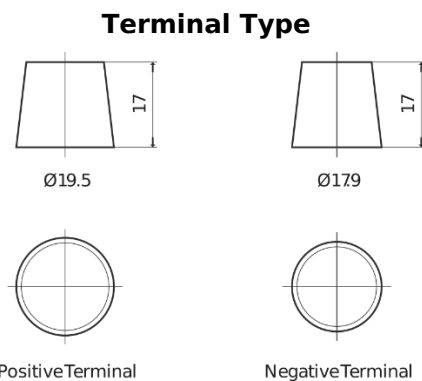

Product overview

Batteries for Trucks, Buses, Construction, Agriculture

EndurancePRO EFB EX2253

Part number	EX2253
Technology	EFB
EAN/GTIN	3661024036702
Voltage	12 V
Capacity	225 Ah
CCA	1150 A
Length	518 mm
Width	274 mm
Height	240 mm
Box size	D06
Polarity	ETN 3
Terminal Type	EN taper post
Hold Down	B0
Weights (subject of variation)	60.10 kg