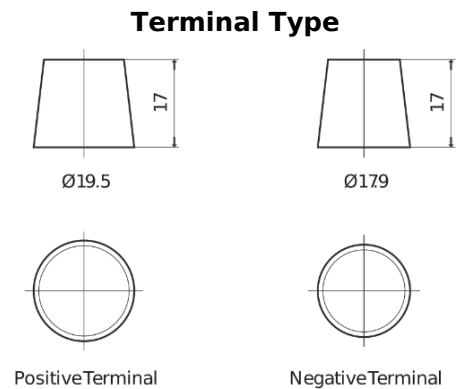

Product overview

Batteries for Trucks, Buses, Construction, Agriculture

StartPRO EG145A

Part number	EG145A
Technology	Flooded
EAN/GTIN	3661024035552
Voltage	12 V
Capacity	145.0 Ah
CCA	1000 A
Length	360 mm
Width	253 mm
Height	240 mm
Box size	F21
Polarity	ETN 6
Terminal Type	EN taper post
Hold Down	B0
Weights (subject of variation)	38.10 kg