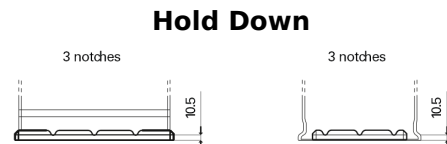

Product overview

Batteries for Trucks, Buses, Construction, Agriculture

StartPRO EG1406

Part number	EG1406
Technology	Flooded
EAN/GTIN	3661024035491
Voltage	12 V
Capacity	140.0 Ah
CCA	800 A
Length	510 mm
Width	175 mm
Height	225 mm
Box size	D08
Polarity	ETN 4
Terminal Type	EN taper post
Hold Down	B3
Weights (subject of variation)	33.50 kg