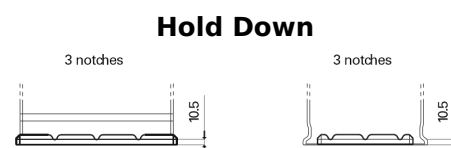

Product overview

Batteries for Trucks, Buses, Construction, Agriculture

StartPRO EG1406

Part number	EG1406
Technology	Flooded
EAN/GTIN	3661024035491
Voltage	12 V
Capacity	140.0 Ah
CCA	800 A
Length	510 mm
Width	175 mm
Height	225 mm
Box size	D08
Polarity	ETN 4
Terminal Type	EN taper post
Hold Down	B3
Weights (subject of variation)	33.50 kg