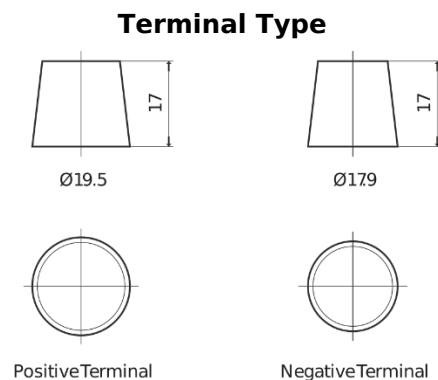

Product overview

Batteries for Trucks, Buses, Construction, Agriculture

StartPRO EG1406

Part number	EG1406
Technology	Flooded
EAN/GTIN	3661024035491
Voltage	12 V
Capacity	140.0 Ah
CCA	800 A
Length	510 mm
Width	175 mm
Height	225 mm
Box size	D08
Polarity	ETN 4
Terminal Type	EN taper post
Hold Down	B3
Weights (subject of variation)	33.50 kg