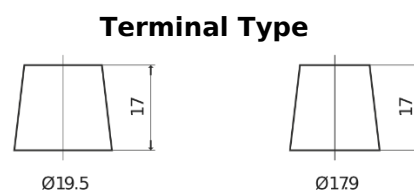

**Product overview**

Batteries for Trucks, Buses, Construction, Agriculture

**StartPRO EG1403**

Part number	EG1403
Technology	Flooded
EAN/GTIN	3661024035422
Voltage	12 V
Capacity	140.0 Ah
CCA	800 A
Length	513 mm
Width	189 mm
Height	223 mm
Box size	D04
Polarity	ETN 3
Terminal Type	EN taper post
Hold Down	B0
Weights (subject of variation)	34.10 kg