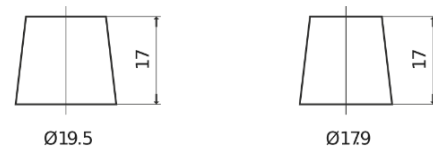

Product overview

Batteries for Trucks, Buses, Construction, Agriculture

StartPRO EG1402

Part number	EG1402
Technology	Flooded
EAN/GTIN	3661024035347
Voltage	12 V
Capacity	140.0 Ah
CCA	900 A
Length	508 mm
Width	175 mm
Height	205 mm
Box size	ATM
Polarity	ETN 0
Terminal Type	EN taper post
Hold Down	B1
Weights (subject of variation)	33.80 kg

Polarity

Terminal Type

Positive Terminal

Negative Terminal

Hold Down

Design, features and specifications are subject to change without notice. We disclaim any representation or warranty, express or implied, concerning the data or recommendations, and in no event shall be liable for any loss or damage claimed to have arisen as a result. Some products may not be available in your local market.