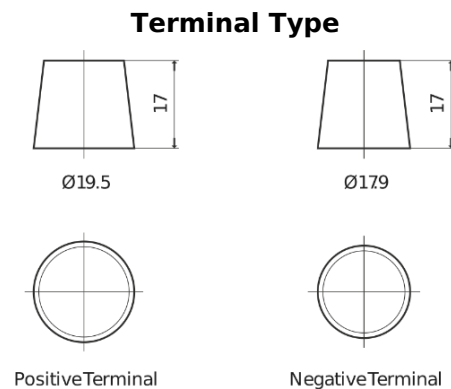

Product overview

Batteries for Trucks, Buses, Construction, Agriculture

StartPRO EG1355

Part number	EG1355
Technology	Flooded
EAN/GTIN	3661024035521
Voltage	12 V
Capacity	135.0 Ah
CCA	1000 A
Length	514 mm
Width	175 mm
Height	210 mm
Box size	DB8
Polarity	ETN 3
Terminal Type	EN taper post
Hold Down	B3
Weights (subject of variation)	36.00 kg