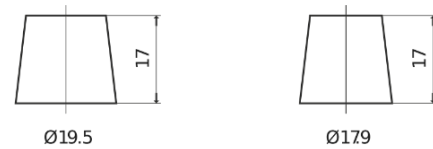

Product overview

Batteries for Trucks, Buses, Construction, Agriculture

StartPRO EG1355

Part number	EG1355
Technology	Flooded
EAN/GTIN	3661024035521
Voltage	12 V
Capacity	135.0 Ah
CCA	1000 A
Length	514 mm
Width	175 mm
Height	210 mm
Box size	DB8
Polarity	ETN 3
Terminal Type	EN taper post
Hold Down	B3
Weights (subject of variation)	36.00 kg

Polarity

Terminal Type

Positive Terminal

Negative Terminal

Hold Down

Design, features and specifications are subject to change without notice. We disclaim any representation or warranty, express or implied, concerning the data or recommendations, and in no event shall be liable for any loss or damage claimed to have arisen as a result. Some products may not be available in your local market.