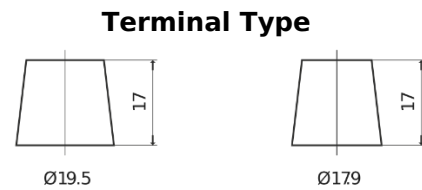

Product overview

Batteries for Trucks, Buses, Construction, Agriculture

Endurance+PRO Gel ED2103

Part number	ED2103
Technology	GEL
EAN/GTIN	3661024037341
Voltage	12 V
Capacity	210 Ah
CCA	1030 A
Length	518 mm
Width	274 mm
Height	240 mm
Box size	D06
Polarity	ETN 3
Terminal Type	EN taper post
Hold Down	B0
Weights (subject of variation)	63.50 kg