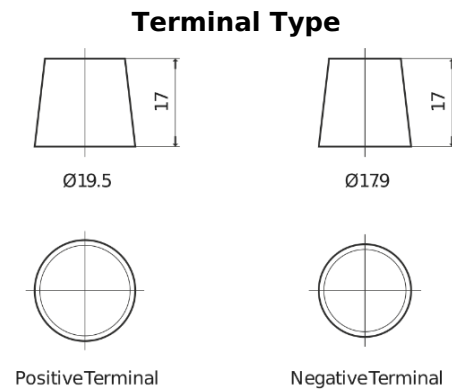

Product overview

Batteries for Trucks, Buses, Construction, Agriculture

StartPRO EG1353

| | |
|--------------------------------|---------------|
| Part number | EG1353 |
| Technology | Flooded |
| EAN/GTIN | 3661024035545 |
| Voltage | 12 V |
| Capacity | 135.0 Ah |
| CCA | 1000 A |
| Length | 514 mm |
| Width | 218 mm |
| Height | 210 mm |
| Box size | DB9 |
| Polarity | ETN 3 |
| Terminal Type | EN taper post |
| Hold Down | B0 |
| Weights (subject of variation) | 39.80 kg |