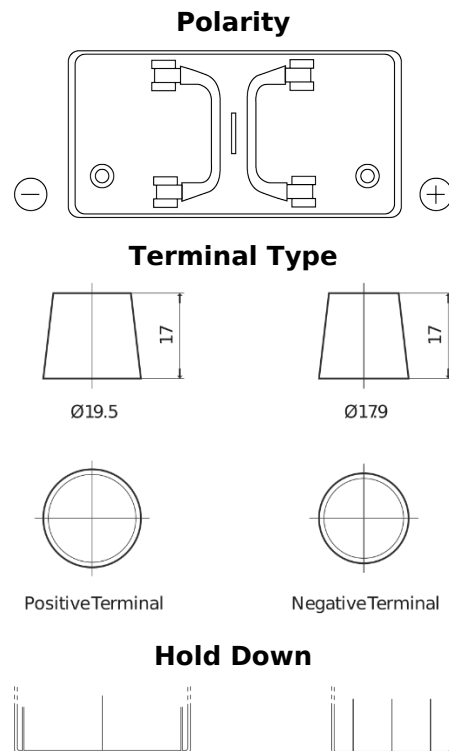

**Product overview**

Batteries for Trucks, Buses, Construction, Agriculture

**StartPRO EG1250**

Part number	EG1250
Technology	Flooded
EAN/GTIN	3661024035408
Voltage	12 V
Capacity	125.0 Ah
CCA	760 A
Length	349 mm
Width	175 mm
Height	285 mm
Box size	D03
Polarity	ETN 0
Terminal Type	EN taper post
Hold Down	B0
Weights (subject of variation)	29.50 kg