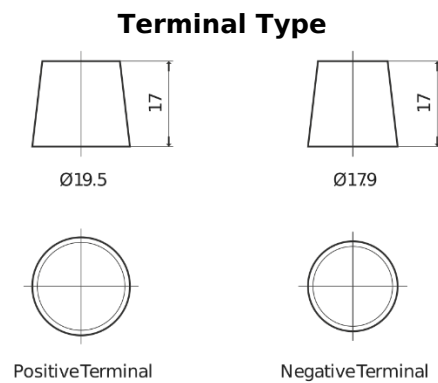

Product overview

Batteries for Trucks, Buses, Construction, Agriculture

StartPRO EG1206

| | |
|--------------------------------|---------------|
| Part number | EG1206 |
| Technology | Flooded |
| EAN/GTIN | 3661024037013 |
| Voltage | 12 V |
| Capacity | 120.0 Ah |
| CCA | 680 A |
| Length | 510 mm |
| Width | 175 mm |
| Height | 225 mm |
| Box size | D08 |
| Polarity | ETN 4 |
| Terminal Type | EN taper post |
| Hold Down | B3 |
| Weights (subject of variation) | 31.80 kg |