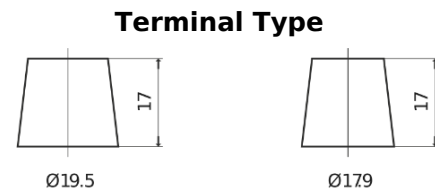

Product overview

Batteries for Trucks, Buses, Construction, Agriculture

StartPRO EG1203

Part number	EG1203
Technology	Flooded
EAN/GTIN	3661024036993
Voltage	12 V
Capacity	120.0 Ah
CCA	680 A
Length	513 mm
Width	189 mm
Height	223 mm
Box size	D04
Polarity	ETN 3
Terminal Type	EN taper post
Hold Down	B0
Weights (subject of variation)	32.50 kg