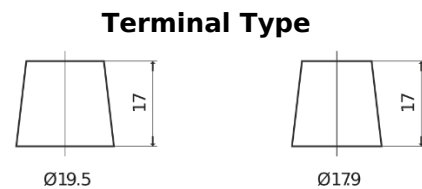

**Product overview**

Batteries for Trucks, Buses, Construction, Agriculture

**PowerPRO EF2353**

Part number	EF2353
Technology	Flooded
EAN/GTIN	3661024035323
Voltage	12 V
Capacity	235.0 Ah
CCA	1300 A
Length	518 mm
Width	274 mm
Height	240 mm
Box size	D06
Polarity	ETN 3
Terminal Type	EN taper post
Hold Down	B0
Weights (subject of variation)	56.30 kg