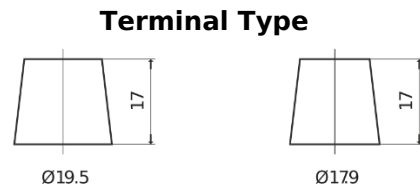

Product overview

Batteries for Trucks, Buses, Construction, Agriculture

PowerPRO Agri&Construction FJ1723

Part number	FJ1723
Technology	Flooded
EAN/GTIN	3661024046602
Voltage	12 V
Capacity	172 Ah
CCA	1390 A
Length	513 mm
Width	223 mm
Height	223 mm
Box size	D05
Polarity	ETN 3
Terminal Type	EN taper post
Hold Down	B0
Weights (subject of variation)	48.80 kg