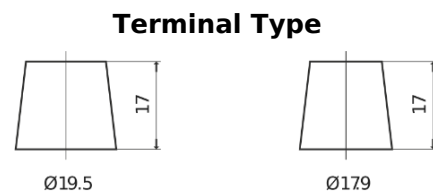

**Product overview**

Batteries for Trucks, Buses, Construction, Agriculture

**PowerPRO EF1453**

Part number	EF1453
Technology	Flooded
EAN/GTIN	3661024035309
Voltage	12 V
Capacity	145.0 Ah
CCA	900 A
Length	513 mm
Width	189 mm
Height	223 mm
Box size	D04
Polarity	ETN 3
Terminal Type	EN taper post
Hold Down	B0
Weights (subject of variation)	35.90 kg