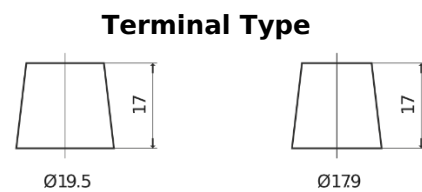

Product overview

Batteries for Trucks, Buses, Construction, Agriculture

PowerPRO Agri&Construction EJ1723

Part number	EJ1723
Technology	Flooded
EAN/GTIN	3661024036917
Voltage	12 V
Capacity	172 Ah
CCA	1390 A
Length	513 mm
Width	223 mm
Height	223 mm
Box size	D05
Polarity	ETN 3
Terminal Type	EN taper post
Hold Down	B0
Weights (subject of variation)	48.80 kg