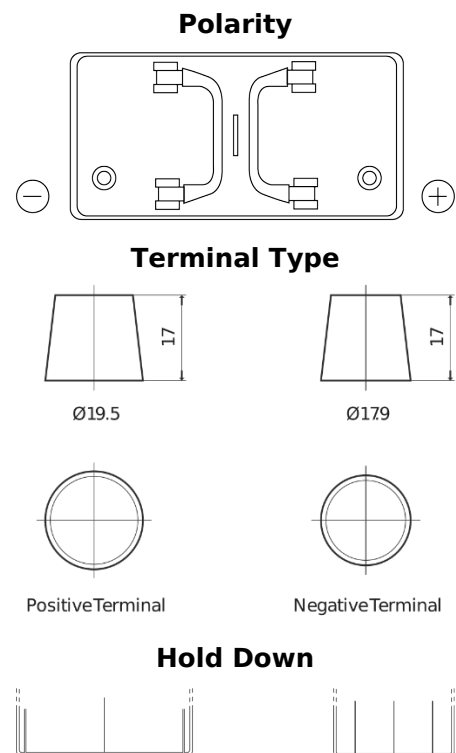

Product overview

Batteries for Trucks, Buses, Construction, Agriculture

PowerPRO EF1250

Part number	EF1250
Technology	Flooded
EAN/GTIN	3661024037945
Voltage	12 V
Capacity	125.0 Ah
CCA	850 A
Length	349 mm
Width	175 mm
Height	285 mm
Box size	D03
Polarity	ETN 0
Terminal Type	EN taper post
Hold Down	B0
Weights (subject of variation)	31.00 kg