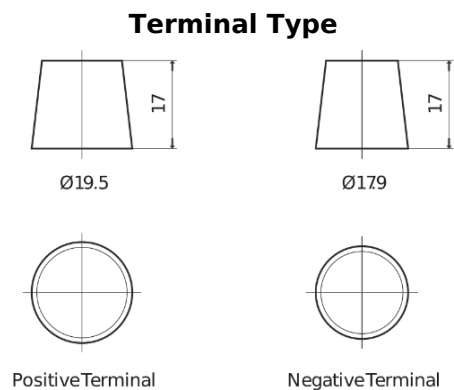

**Product overview**

Batteries for Trucks, Buses, Construction, Agriculture

**PowerPRO EF1202**

Part number	EF1202
Technology	Flooded
EAN/GTIN	3661024035279
Voltage	12 V
Capacity	120.0 Ah
CCA	870 A
Length	349 mm
Width	175 mm
Height	235 mm
Box size	D02
Polarity	ETN 0
Terminal Type	EN taper post
Hold Down	B1
Weights (subject of variation)	27.50 kg