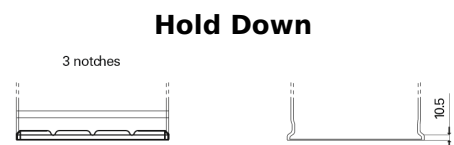

**Product overview**

Batteries for Trucks, Buses, Construction, Agriculture

**PowerPRO EF1202**

Part number	EF1202
Technology	Flooded
EAN/GTIN	3661024035279
Voltage	12 V
Capacity	120.0 Ah
CCA	870 A
Length	349 mm
Width	175 mm
Height	235 mm
Box size	D02
Polarity	ETN 0
Terminal Type	EN taper post
Hold Down	B1
Weights (subject of variation)	27.50 kg