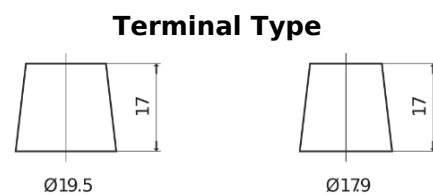

**Product overview**

Batteries for Trucks, Buses, Construction, Agriculture

**StrongPRO EFB+ EE2353**

Part number	EE2353
Technology	EFB
EAN/GTIN	3661024036870
Voltage	12 V
Capacity	235.0 Ah
CCA	1200 A
Length	518 mm
Width	274 mm
Height	240 mm
Box size	D06
Polarity	ETN 3
Terminal Type	EN taper post
Hold Down	B0
Weights (subject of variation)	58.20 kg