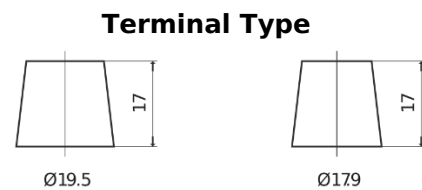

**Product overview**

Batteries for Trucks, Buses, Construction, Agriculture

**PowerPRO TF1853**

Part number	TF1853
Technology	Flooded
EAN/GTIN	3661024055314
Voltage	12 V
Capacity	185 Ah
CCA	1150 A
Length	513 mm
Width	223 mm
Height	223 mm
Box size	D05
Polarity	ETN 3
Terminal Type	EN taper post
Hold Down	B0
Weights (subject of variation)	43.90 kg