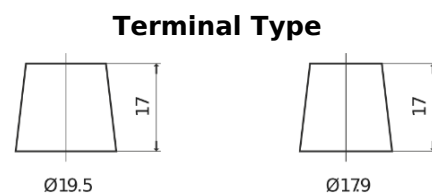

**Product overview**

Batteries for Trucks, Buses, Construction, Agriculture

**StrongPRO EFB+ EE2353**

Part number	EE2353
Technology	EFB
EAN/GTIN	3661024036870
Voltage	12 V
Capacity	235.0 Ah
CCA	1200 A
Length	518 mm
Width	274 mm
Height	240 mm
Box size	D06
Polarity	ETN 3
Terminal Type	EN taper post
Hold Down	B0
Weights (subject of variation)	58.20 kg