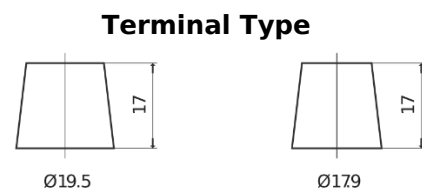

Product overview

Batteries for Trucks, Buses, Construction, Agriculture

StrongPRO EFB+ EE2353

Part number	EE2353
Technology	EFB
EAN/GTIN	3661024036870
Voltage	12 V
Capacity	235.0 Ah
CCA	1200 A
Length	518 mm
Width	274 mm
Height	240 mm
Box size	D06
Polarity	ETN 3
Terminal Type	EN taper post
Hold Down	B0
Weights (subject of variation)	58.20 kg