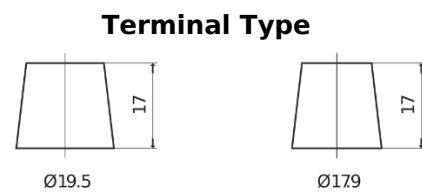

Product overview

Batteries for Trucks, Buses, Construction, Agriculture

PowerPRO EF1853

Part number	EF1853
Technology	Flooded
EAN/GTIN	3661024035316
Voltage	12 V
Capacity	185 Ah
CCA	1150 A
Length	513 mm
Width	223 mm
Height	223 mm
Box size	D05
Polarity	ETN 3
Terminal Type	EN taper post
Hold Down	B0
Weights (subject of variation)	43.90 kg