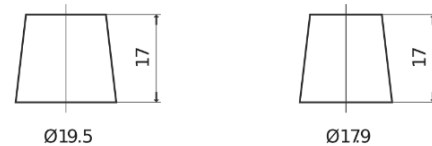

**Product overview**

Batteries for Trucks, Buses, Construction, Agriculture

**Endurance+PRO Gel ED851T**

Part number	ED851T
Technology	GEL
EAN/GTIN	3661024037884
Voltage	12 V
Capacity	85.0 Ah
CCA	350 A
Length	349 mm
Width	175 mm
Height	235 mm
Box size	D02
Polarity	ETN 1
Terminal Type	EN taper post
Hold Down	B0
Weights (subject of variation)	29.50 kg

**Polarity**

**Terminal Type**

Positive Terminal

Negative Terminal

**Hold Down**

Design, features and specifications are subject to change without notice. We disclaim any representation or warranty, express or implied, concerning the data or recommendations, and in no event shall be liable for any loss or damage claimed to have arisen as a result. Some products may not be available in your local market.