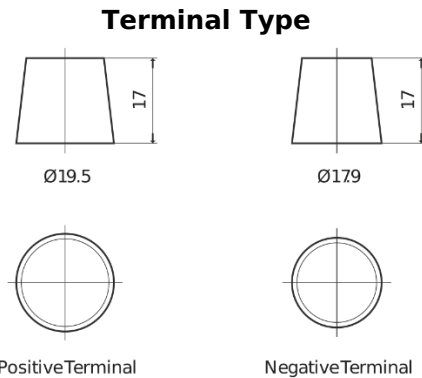

Product overview

Batteries for Trucks, Buses, Construction, Agriculture

Endurance+PRO Gel ED851T

Part number	ED851T
Technology	GEL
EAN/GTIN	3661024037884
Voltage	12 V
Capacity	85.0 Ah
CCA	350 A
Length	349 mm
Width	175 mm
Height	235 mm
Box size	D02
Polarity	ETN 1
Terminal Type	EN taper post
Hold Down	B0
Weights (subject of variation)	29.50 kg