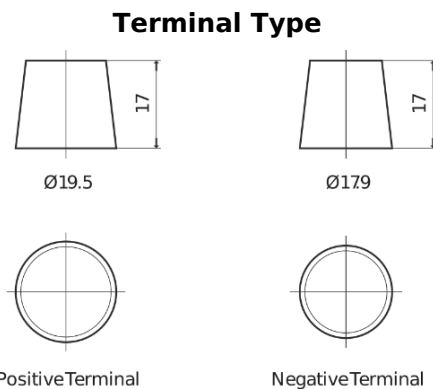

**Product overview**

Batteries for Trucks, Buses, Construction, Agriculture

**Endurance+PRO Gel ED2103T**

Part number	ED2103T
Technology	GEL
EAN/GTIN	3661024037624
Voltage	12 V
Capacity	210.0 Ah
CCA	800 A
Length	518 mm
Width	274 mm
Height	240 mm
Box size	D06
Polarity	ETN 3
Terminal Type	EN taper post
Hold Down	B0
Weights (subject of variation)	66.00 kg