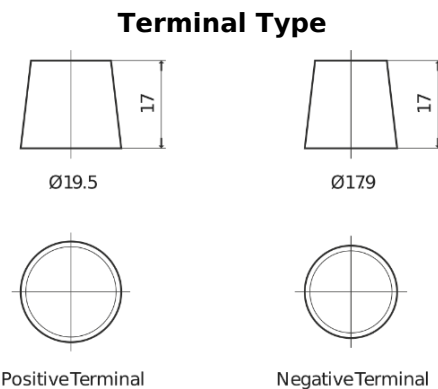

**Product overview**

Batteries for Trucks, Buses, Construction, Agriculture

**Endurance+PRO Gel ED2103T**

Part number	ED2103T
Technology	GEL
EAN/GTIN	3661024037624
Voltage	12 V
Capacity	210.0 Ah
CCA	800 A
Length	518 mm
Width	274 mm
Height	240 mm
Box size	D06
Polarity	ETN 3
Terminal Type	EN taper post
Hold Down	B0
Weights (subject of variation)	66.00 kg