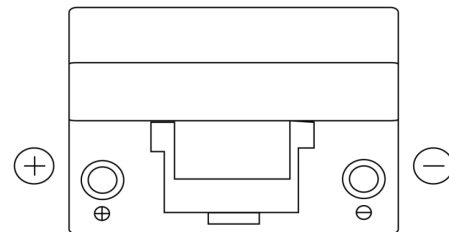

**Product overview**

Batteries for Cars

**Classic EC905**

Part number	EC905
Technology	Flooded
EAN/GTIN	3661024034760
Voltage	12 V
Capacity	90.0 Ah
CCA	680 A
Length	306 mm
Width	173 mm
Height	222 mm
Box size	D31
Polarity	ETN 1
Terminal Type	EN taper post
Hold Down	Korean B1
Weights (subject of variation)	19.90 kg

**Polarity**

**Terminal Type**

**Hold Down**

Design, features and specifications are subject to change without notice. We disclaim any representation or warranty, express or implied, concerning the data or recommendations, and in no event shall be liable for any loss or damage claimed to have arisen as a result. Some products may not be available in your local market.