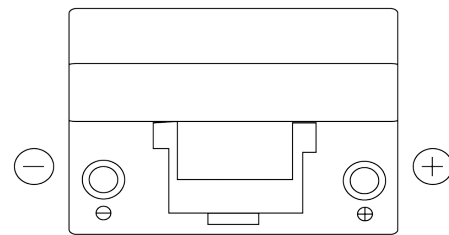

Product overview

Batteries for Cars

Classic EC904

Part number	EC904
Technology	Flooded
EAN/GTIN	3661024034753
Voltage	12 V
Capacity	90.0 Ah
CCA	680 A
Length	306 mm
Width	173 mm
Height	222 mm
Box size	D31
Polarity	ETN 0
Terminal Type	EN taper post
Hold Down	Korean B1
Weights (subject of variation)	19.90 kg

Polarity

Terminal Type

Positive Terminal

Negative Terminal

Hold Down

Design, features and specifications are subject to change without notice. We disclaim any representation or warranty, express or implied, concerning the data or recommendations, and in no event shall be liable for any loss or damage claimed to have arisen as a result. Some products may not be available in your local market.