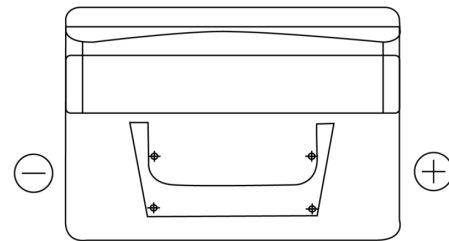

**Product overview**

Batteries for Cars

**Classic EC542**

Part number	EC542
Technology	Flooded
EAN/GTIN	3661024034852
Voltage	12 V
Capacity	54.0 Ah
CCA	500 A
Length	242 mm
Width	175 mm
Height	175 mm
Box size	LB2
Polarity	ETN 0
Terminal Type	EN taper post
Hold Down	B13
Weights (subject of variation)	12.90 kg

**Polarity**

**Terminal Type**

**Hold Down**

Design, features and specifications are subject to change without notice. We disclaim any representation or warranty, express or implied, concerning the data or recommendations, and in no event shall be liable for any loss or damage claimed to have arisen as a result. Some products may not be available in your local market.