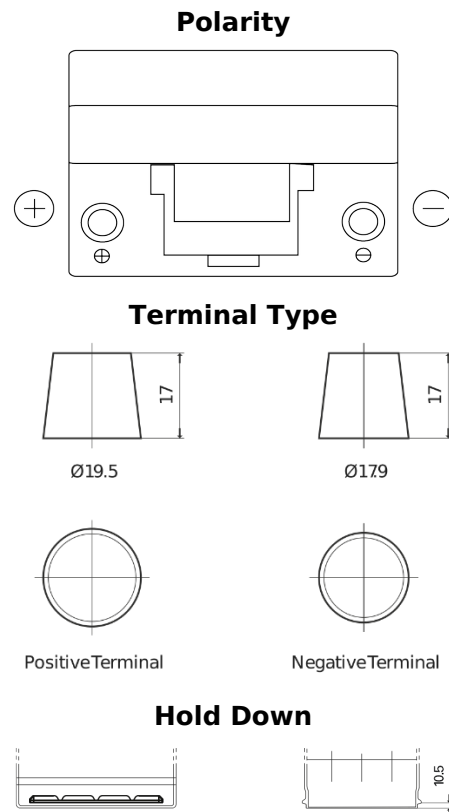

Product overview

Batteries for Cars

Excell EB955

Part number	EB955
Technology	Flooded
EAN/GTIN	3661024034463
Voltage	12 V
Capacity	95.0 Ah
CCA	760 A
Length	306 mm
Width	173 mm
Height	222 mm
Box size	D31
Polarity	ETN 1
Terminal Type	EN taper post
Hold Down	Korean B1
Weights (subject of variation)	20.60 kg