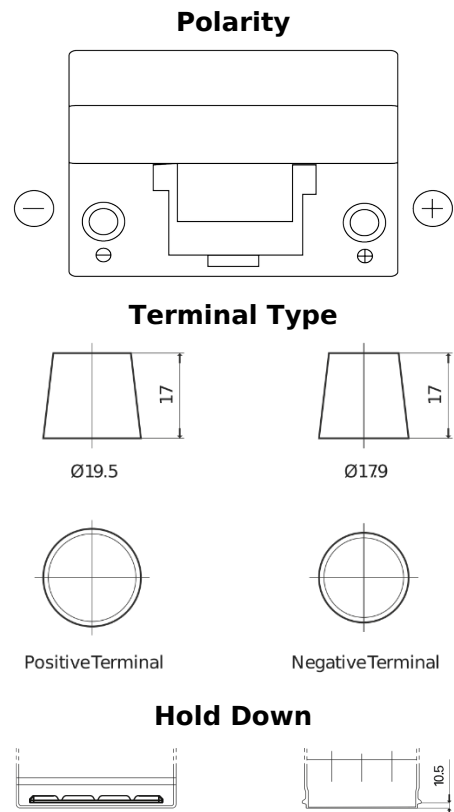

Product overview

Batteries for Cars

Excell EB954

Part number	EB954
Technology	Flooded
EAN/GTIN	3661024034456
Voltage	12 V
Capacity	95.0 Ah
CCA	760 A
Length	306 mm
Width	173 mm
Height	222 mm
Box size	D31
Polarity	ETN 0
Terminal Type	EN taper post
Hold Down	Korean B1
Weights (subject of variation)	20.60 kg