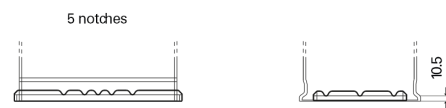

Product overview

Batteries for Cars

Excell EB950

Part number	EB950
Technology	Flooded
EAN/GTIN	3661024034586
Voltage	12 V
Capacity	95.0 Ah
CCA	800 A
Length	353 mm
Width	175 mm
Height	190 mm
Box size	L05
Polarity	ETN 0
Terminal Type	EN taper post
Hold Down	B13
Weights (subject of variation)	21.60 kg

Polarity

Terminal Type

Positive Terminal Negative Terminal

Hold Down

Design, features and specifications are subject to change without notice. We disclaim any representation or warranty, express or implied, concerning the data or recommendations, and in no event shall be liable for any loss or damage claimed to have arisen as a result. Some products may not be available in your local market.