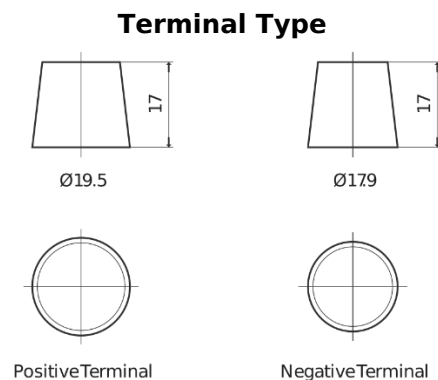

**Product overview**

Batteries for Trucks, Buses, Construction, Agriculture

**StartPRO TG1803**

Part number	TG1803
Technology	Flooded
EAN/GTIN	3661024055444
Voltage	12 V
Capacity	180 Ah
CCA	1000 A
Length	513 mm
Width	223 mm
Height	223 mm
Box size	D05
Polarity	ETN 3
Terminal Type	EN taper post
Hold Down	B0
Weights (subject of variation)	42.80 kg