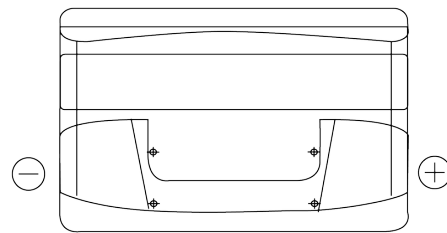

Product overview

Batteries for Cars

Excell EB950

Part number	EB950
Technology	Flooded
EAN/GTIN	3661024034586
Voltage	12 V
Capacity	95.0 Ah
CCA	800 A
Length	353 mm
Width	175 mm
Height	190 mm
Box size	L05
Polarity	ETN 0
Terminal Type	EN taper post
Hold Down	B13
Weights (subject of variation)	21.60 kg

Polarity

Terminal Type

Hold Down

Design, features and specifications are subject to change without notice. We disclaim any representation or warranty, express or implied, concerning the data or recommendations, and in no event shall be liable for any loss or damage claimed to have arisen as a result. Some products may not be available in your local market.