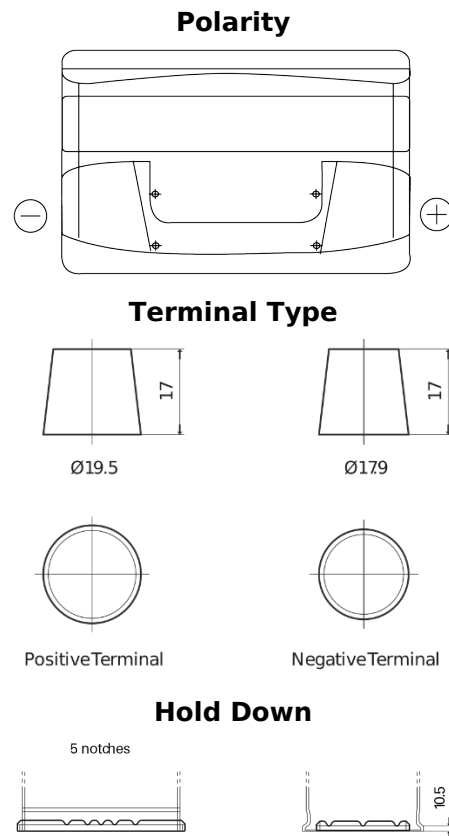

Product overview

Batteries for Cars

Excell EB852

Part number	EB852
Technology	Flooded
EAN/GTIN	3661024034661
Voltage	12 V
Capacity	85.0 Ah
CCA	760 A
Length	353 mm
Width	175 mm
Height	175 mm
Box size	LB5
Polarity	ETN 0
Terminal Type	EN taper post
Hold Down	B13
Weights (subject of variation)	19.40 kg