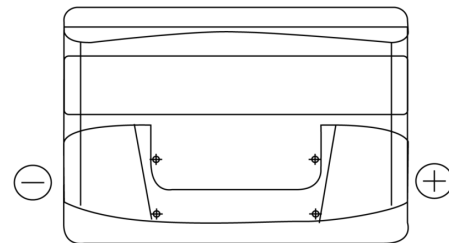

Product overview

Batteries for Cars

Excell EB802

Part number	EB802
Technology	Flooded
EAN/GTIN	3661024034654
Voltage	12 V
Capacity	80.0 Ah
CCA	700 A
Length	315 mm
Width	175 mm
Height	175 mm
Box size	LB4
Polarity	ETN 0
Terminal Type	EN taper post
Hold Down	B13
Weights (subject of variation)	17.80 kg

Polarity

Terminal Type

Positive Terminal Negative Terminal

Hold Down

Design, features and specifications are subject to change without notice. We disclaim any representation or warranty, express or implied, concerning the data or recommendations, and in no event shall be liable for any loss or damage claimed to have arisen as a result. Some products may not be available in your local market.