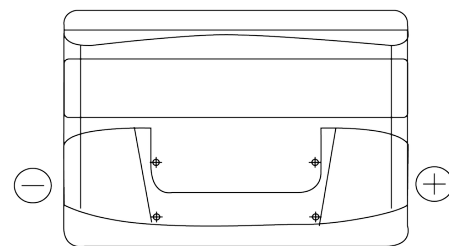

Product overview

Batteries for Cars

Excell EB800

Part number	EB800
Technology	Flooded
EAN/GTIN	3661024036443
Voltage	12 V
Capacity	80.0 Ah
CCA	640 A
Length	315 mm
Width	175 mm
Height	190 mm
Box size	L04
Polarity	ETN 0
Terminal Type	EN taper post
Hold Down	B13
Weights (subject of variation)	19.00 kg

Polarity

Terminal Type

Positive Terminal

Negative Terminal

Hold Down

Design, features and specifications are subject to change without notice. We disclaim any representation or warranty, express or implied, concerning the data or recommendations, and in no event shall be liable for any loss or damage claimed to have arisen as a result. Some products may not be available in your local market.