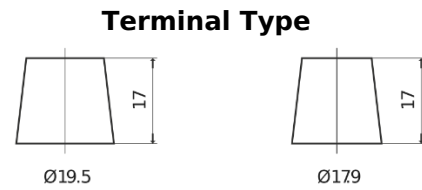

Product overview

Batteries for Marine and Leisure

Equipment ET1300

Part number	ET1300
Technology	Flooded
EAN/GTIN	3661024035880
Voltage	12 V
Capacity	180 Ah
Watt hour	1300 Wh
Length	513 mm
Width	223 mm
Height	223 mm
Box size	D05
Polarity	ETN 3
Terminal Type	EN taper post
Hold Down	B0
Weights (subject of variation)	49.70 kg