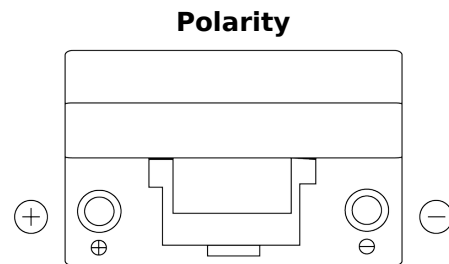

Product overview

Batteries for Cars

Excell EB705

| | |
|--------------------------------|---------------|
| Part number | EB705 |
| Technology | Flooded |
| EAN/GTIN | 3661024034449 |
| Voltage | 12 V |
| Capacity | 70.0 Ah |
| CCA | 540 A |
| Length | 270 mm |
| Width | 173 mm |
| Height | 222 mm |
| Box size | D26 |
| Polarity | ETN 1 |
| Terminal Type | EN taper post |
| Hold Down | Korean B1+B6 |
| Weights (subject of variation) | 16.10 kg |