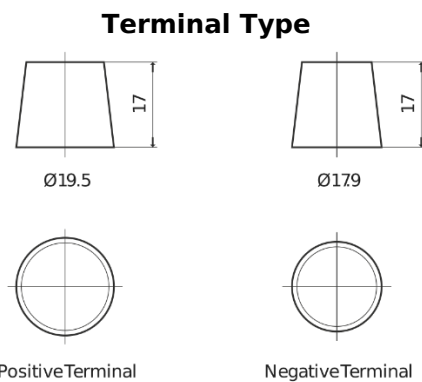

Product overview

Batteries for Cars

Excell EB705

| | |
|--------------------------------|---------------|
| Part number | EB705 |
| Technology | Flooded |
| EAN/GTIN | 3661024034449 |
| Voltage | 12 V |
| Capacity | 70.0 Ah |
| CCA | 540 A |
| Length | 270 mm |
| Width | 173 mm |
| Height | 222 mm |
| Box size | D26 |
| Polarity | ETN 1 |
| Terminal Type | EN taper post |
| Hold Down | Korean B1+B6 |
| Weights (subject of variation) | 16.10 kg |