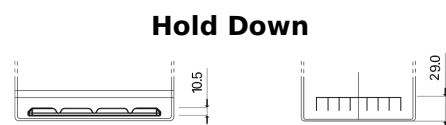

Product overview

Batteries for Cars

Excell EB705

| | |
|--------------------------------|---------------|
| Part number | EB705 |
| Technology | Flooded |
| EAN/GTIN | 3661024034449 |
| Voltage | 12 V |
| Capacity | 70.0 Ah |
| CCA | 540 A |
| Length | 270 mm |
| Width | 173 mm |
| Height | 222 mm |
| Box size | D26 |
| Polarity | ETN 1 |
| Terminal Type | EN taper post |
| Hold Down | Korean B1+B6 |
| Weights (subject of variation) | 16.10 kg |