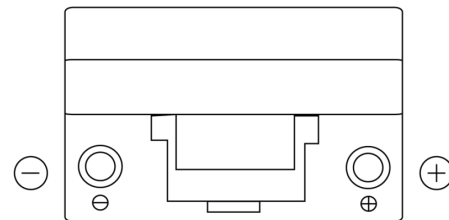

**Product overview**

Batteries for Cars

**Excell EB704**

Part number	EB704
Technology	Flooded
EAN/GTIN	3661024034432
Voltage	12 V
Capacity	70.0 Ah
CCA	540 A
Length	270 mm
Width	173 mm
Height	222 mm
Box size	D26
Polarity	ETN 0
Terminal Type	EN taper post
Hold Down	Korean B1+B6
Weights (subject of variation)	16.10 kg

**Polarity**

**Terminal Type**

Positive Terminal

Negative Terminal

**Hold Down**

Design, features and specifications are subject to change without notice. We disclaim any representation or warranty, express or implied, concerning the data or recommendations, and in no event shall be liable for any loss or damage claimed to have arisen as a result. Some products may not be available in your local market.