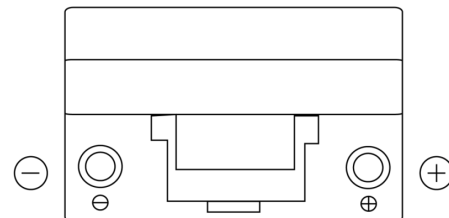

**Product overview**

Batteries for Cars

**Excell EB704**

Part number	EB704
Technology	Flooded
EAN/GTIN	3661024034432
Voltage	12 V
Capacity	70.0 Ah
CCA	540 A
Length	270 mm
Width	173 mm
Height	222 mm
Box size	D26
Polarity	ETN 0
Terminal Type	EN taper post
Hold Down	Korean B1+B6
Weights (subject of variation)	16.10 kg

**Polarity**

**Terminal Type**

Positive Terminal

Negative Terminal

**Hold Down**

Design, features and specifications are subject to change without notice. We disclaim any representation or warranty, express or implied, concerning the data or recommendations, and in no event shall be liable for any loss or damage claimed to have arisen as a result. Some products may not be available in your local market.