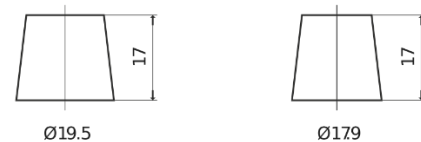

**Product overview**

Batteries for Cars

**Excell EB605**

Part number	EB605
Technology	Flooded
EAN/GTIN	3661024034425
Voltage	12 V
Capacity	60.0 Ah
CCA	480 A
Length	230 mm
Width	173 mm
Height	222 mm
Box size	D23
Polarity	ETN 1
Terminal Type	EN taper post
Hold Down	Korean B1
Weights (subject of variation)	14.60 kg

**Polarity**

**Terminal Type**

Positive Terminal

Negative Terminal

**Hold Down**

Design, features and specifications are subject to change without notice. We disclaim any representation or warranty, express or implied, concerning the data or recommendations, and in no event shall be liable for any loss or damage claimed to have arisen as a result. Some products may not be available in your local market.