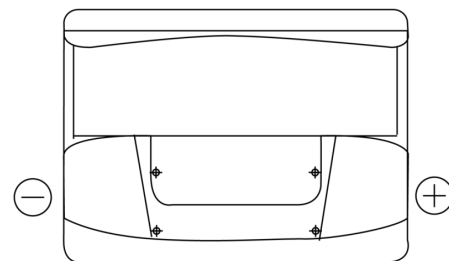

**Product overview**

Batteries for Cars

**Excell EB602**

Part number	EB602
Technology	Flooded
EAN/GTIN	3661024034630
Voltage	12 V
Capacity	60.0 Ah
CCA	540 A
Length	242 mm
Width	175 mm
Height	175 mm
Box size	LB2
Polarity	ETN 0
Terminal Type	EN taper post
Hold Down	B13
Weights (subject of variation)	12.90 kg

**Polarity**

**Terminal Type**

Positive Terminal

Negative Terminal

**Hold Down**

Design, features and specifications are subject to change without notice. We disclaim any representation or warranty, express or implied, concerning the data or recommendations, and in no event shall be liable for any loss or damage claimed to have arisen as a result. Some products may not be available in your local market.