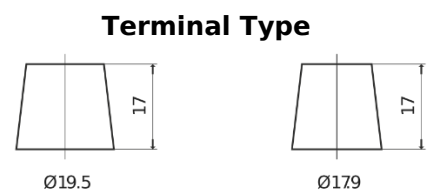

Product overview

Batteries for Trucks, Buses, Construction, Agriculture

PowerPRO Agri&Construction EJ1523

Part number	EJ1523
Technology	Flooded
EAN/GTIN	3661024036900
Voltage	12 V
Capacity	152 Ah
CCA	1130 A
Length	513 mm
Width	189 mm
Height	223 mm
Box size	D04
Polarity	ETN 3
Terminal Type	EN taper post
Hold Down	B0
Weights (subject of variation)	40.30 kg