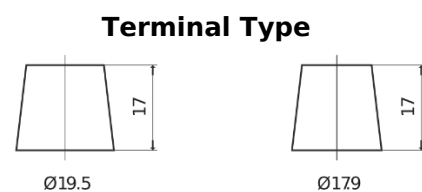

Product overview

Batteries for Trucks, Buses, Construction, Agriculture

PowerPRO TF1453

Part number	TF1453
Technology	Flooded
EAN/GTIN	3661024055307
Voltage	12 V
Capacity	145 Ah
CCA	900 A
Length	513 mm
Width	189 mm
Height	223 mm
Box size	D04
Polarity	ETN 3
Terminal Type	EN taper post
Hold Down	B0
Weights (subject of variation)	35.90 kg