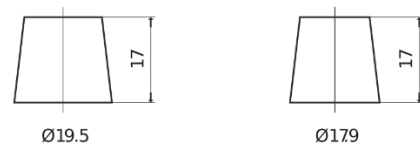

**Product overview**

Batteries for Cars

**Excell EB450**

Part number	EB450
Technology	Flooded
EAN/GTIN	3661024034494
Voltage	12 V
Capacity	45.0 Ah
CCA	330 A
Length	220 mm
Width	135 mm
Height	225 mm
Box size	E02
Polarity	ETN 0
Terminal Type	EN taper post
Hold Down	B1
Weights (subject of variation)	12.50 kg

**Polarity**

**Terminal Type**

Positive Terminal

Negative Terminal

**Hold Down**

Design, features and specifications are subject to change without notice. We disclaim any representation or warranty, express or implied, concerning the data or recommendations, and in no event shall be liable for any loss or damage claimed to have arisen as a result. Some products may not be available in your local market.