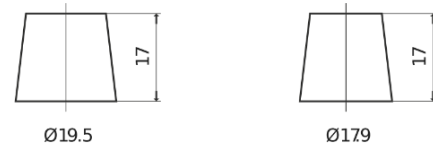

**Product overview**

Batteries for Cars

**Excell EB450**

|                                |               |
|--------------------------------|---------------|
| Part number                    | EB450         |
| Technology                     | Flooded       |
| EAN/GTIN                       | 3661024034494 |
| Voltage                        | 12 V          |
| Capacity                       | 45.0 Ah       |
| CCA                            | 330 A         |
| Length                         | 220 mm        |
| Width                          | 135 mm        |
| Height                         | 225 mm        |
| Box size                       | E02           |
| Polarity                       | ETN 0         |
| Terminal Type                  | EN taper post |
| Hold Down                      | B1            |
| Weights (subject of variation) | 12.50 kg      |

**Polarity**

**Terminal Type**

Positive Terminal

Negative Terminal

**Hold Down**

Design, features and specifications are subject to change without notice. We disclaim any representation or warranty, express or implied, concerning the data or recommendations, and in no event shall be liable for any loss or damage claimed to have arisen as a result. Some products may not be available in your local market.