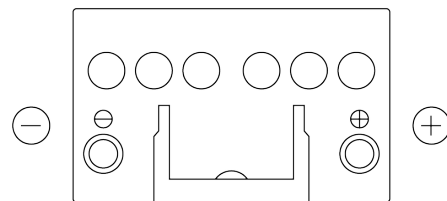

**Product overview**

Batteries for Cars

**Excell EB450**

Part number	EB450
Technology	Flooded
EAN/GTIN	3661024034494
Voltage	12 V
Capacity	45.0 Ah
CCA	330 A
Length	220 mm
Width	135 mm
Height	225 mm
Box size	E02
Polarity	ETN 0
Terminal Type	EN taper post
Hold Down	B1
Weights (subject of variation)	12.50 kg

**Polarity**

**Terminal Type**

Positive Terminal

Negative Terminal

**Hold Down**

Design, features and specifications are subject to change without notice. We disclaim any representation or warranty, express or implied, concerning the data or recommendations, and in no event shall be liable for any loss or damage claimed to have arisen as a result. Some products may not be available in your local market.